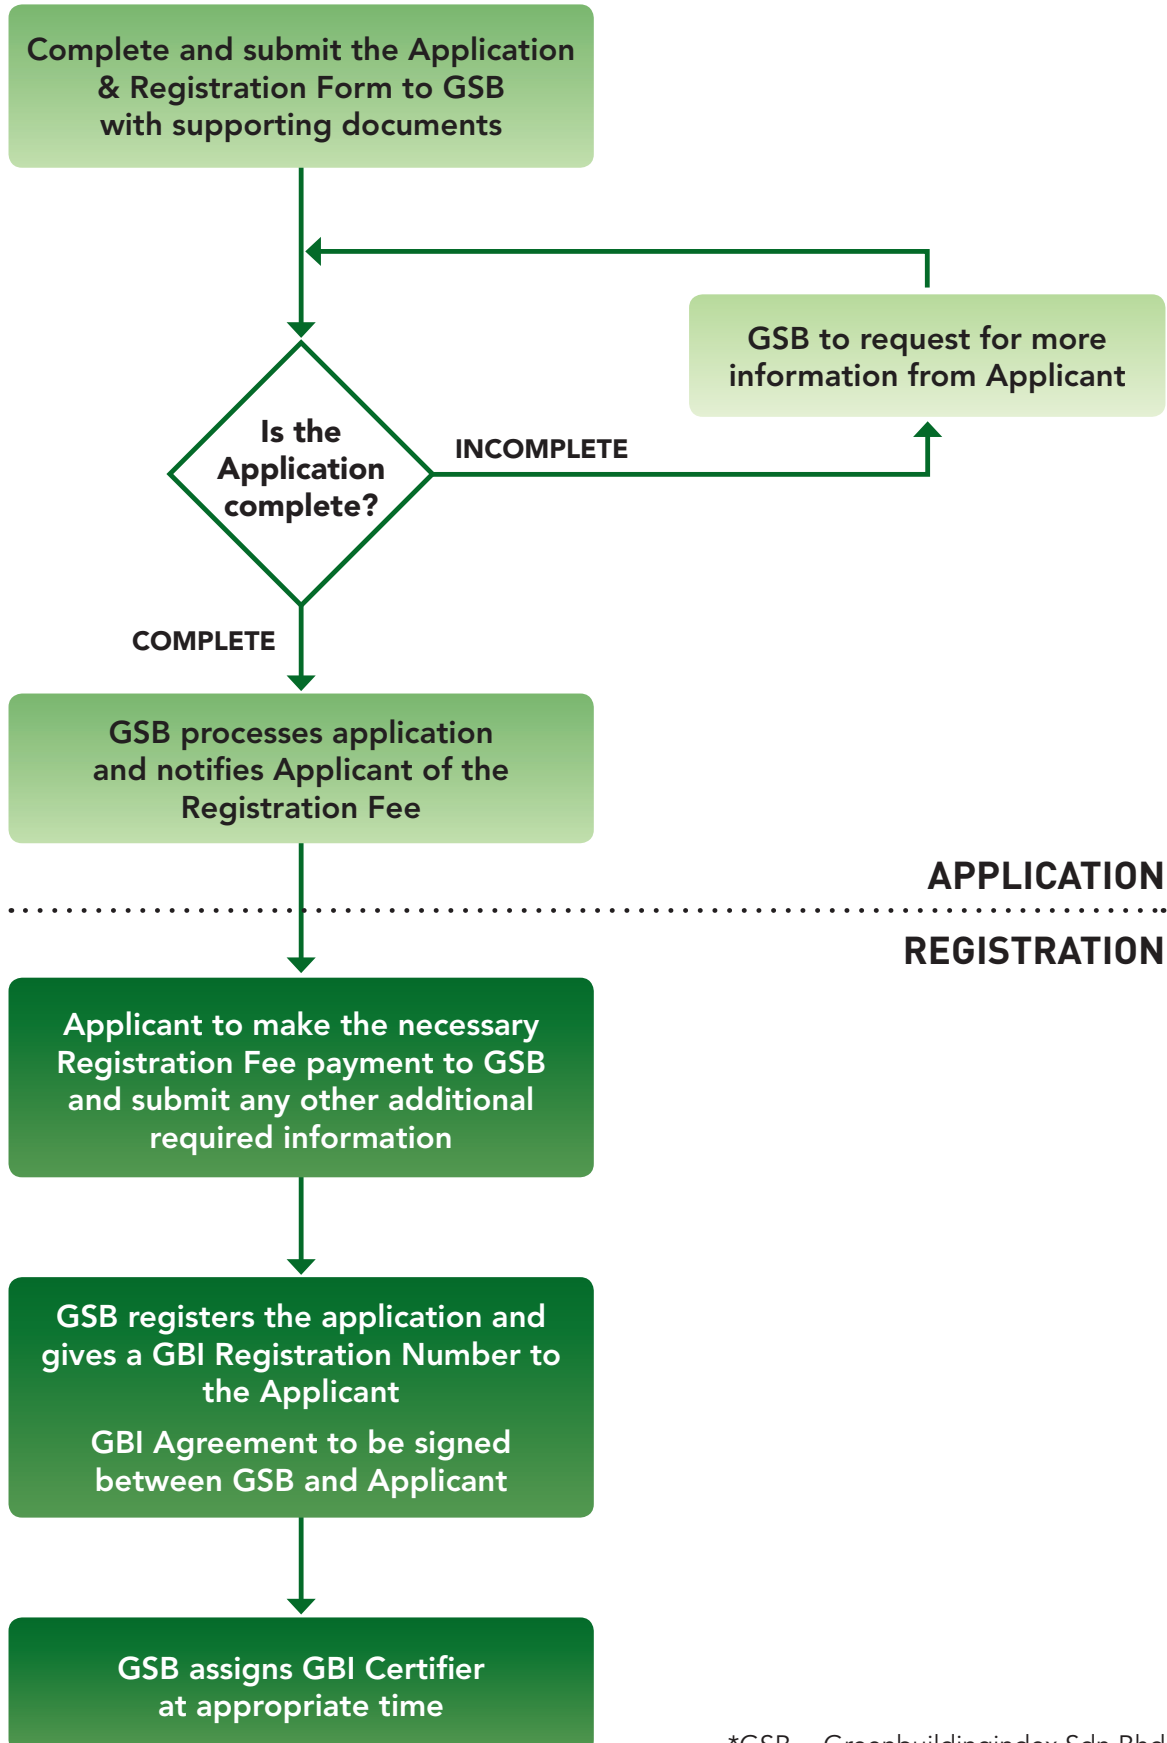

STAGE 1 APPLICATION & REGISTRATION

STAGE 2 DESIGN ASSESSMENT (DA)

*GSB = Greenbuildingindex Sdn Bhd

STAGE 3 COMPLETION & VERIFICATION ASSESSMENT (CVA)